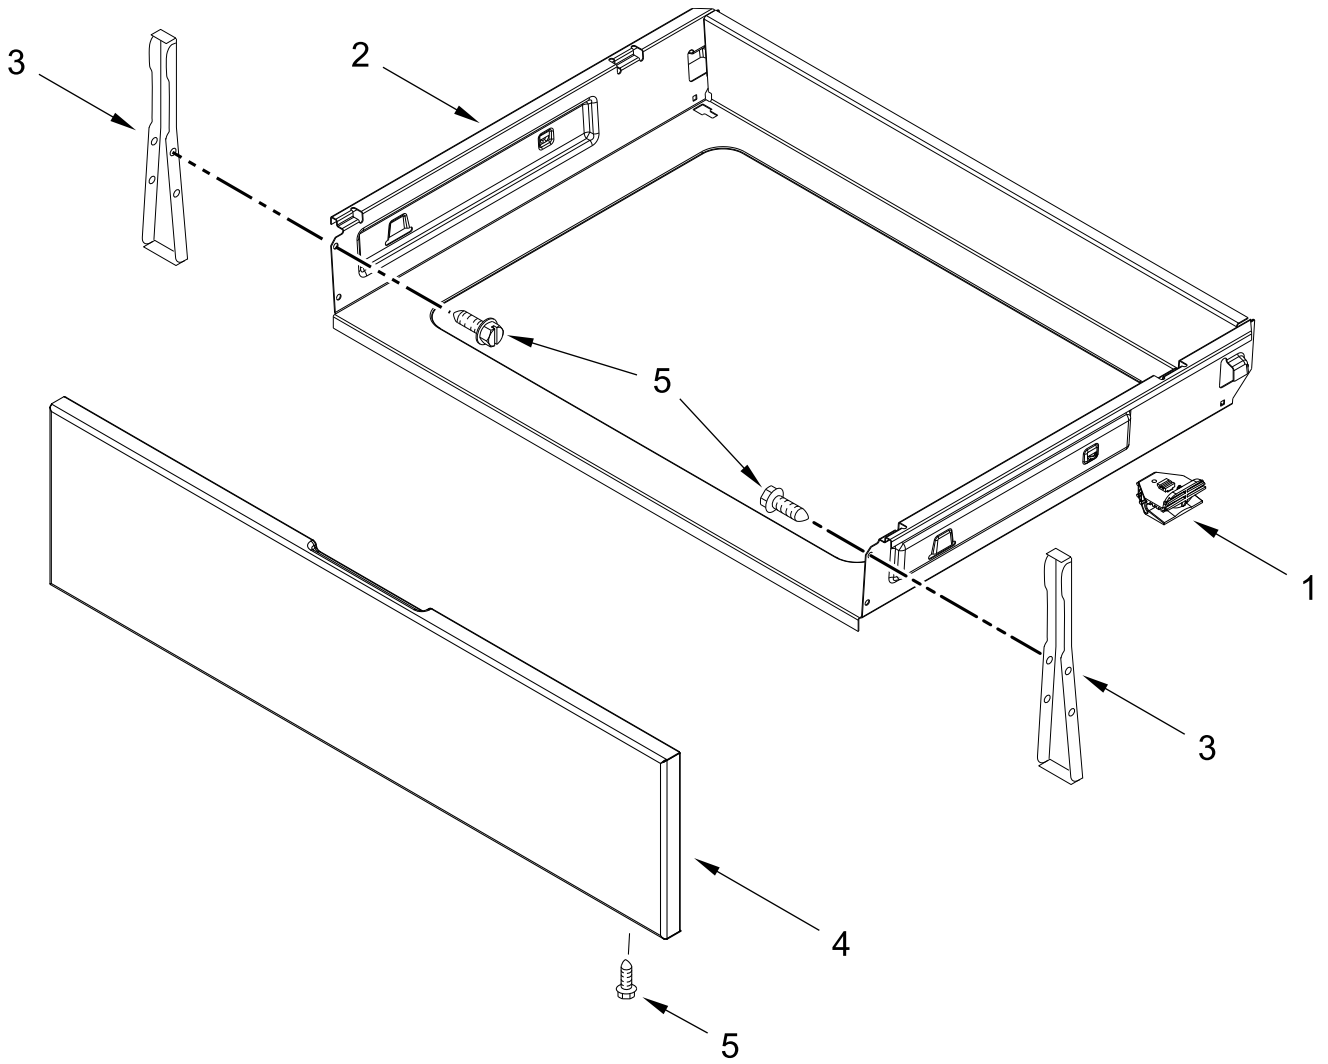

DRAWER PARTS

DRAWER PARTS

<u>Illus.</u> <u>No.</u>	<u>Part No.</u>	<u>Description</u>	<u>Illus.</u> <u>No.</u>	<u>Part No.</u>	<u>Description</u>
1	W10674708	Glide, Drawer Rear	4		Panel, Drawer Front
2	W10688022	Drawer, Storage		W11190210	Stainless
3	W10462909	Bracket, Mounting	5	3196169	Screw