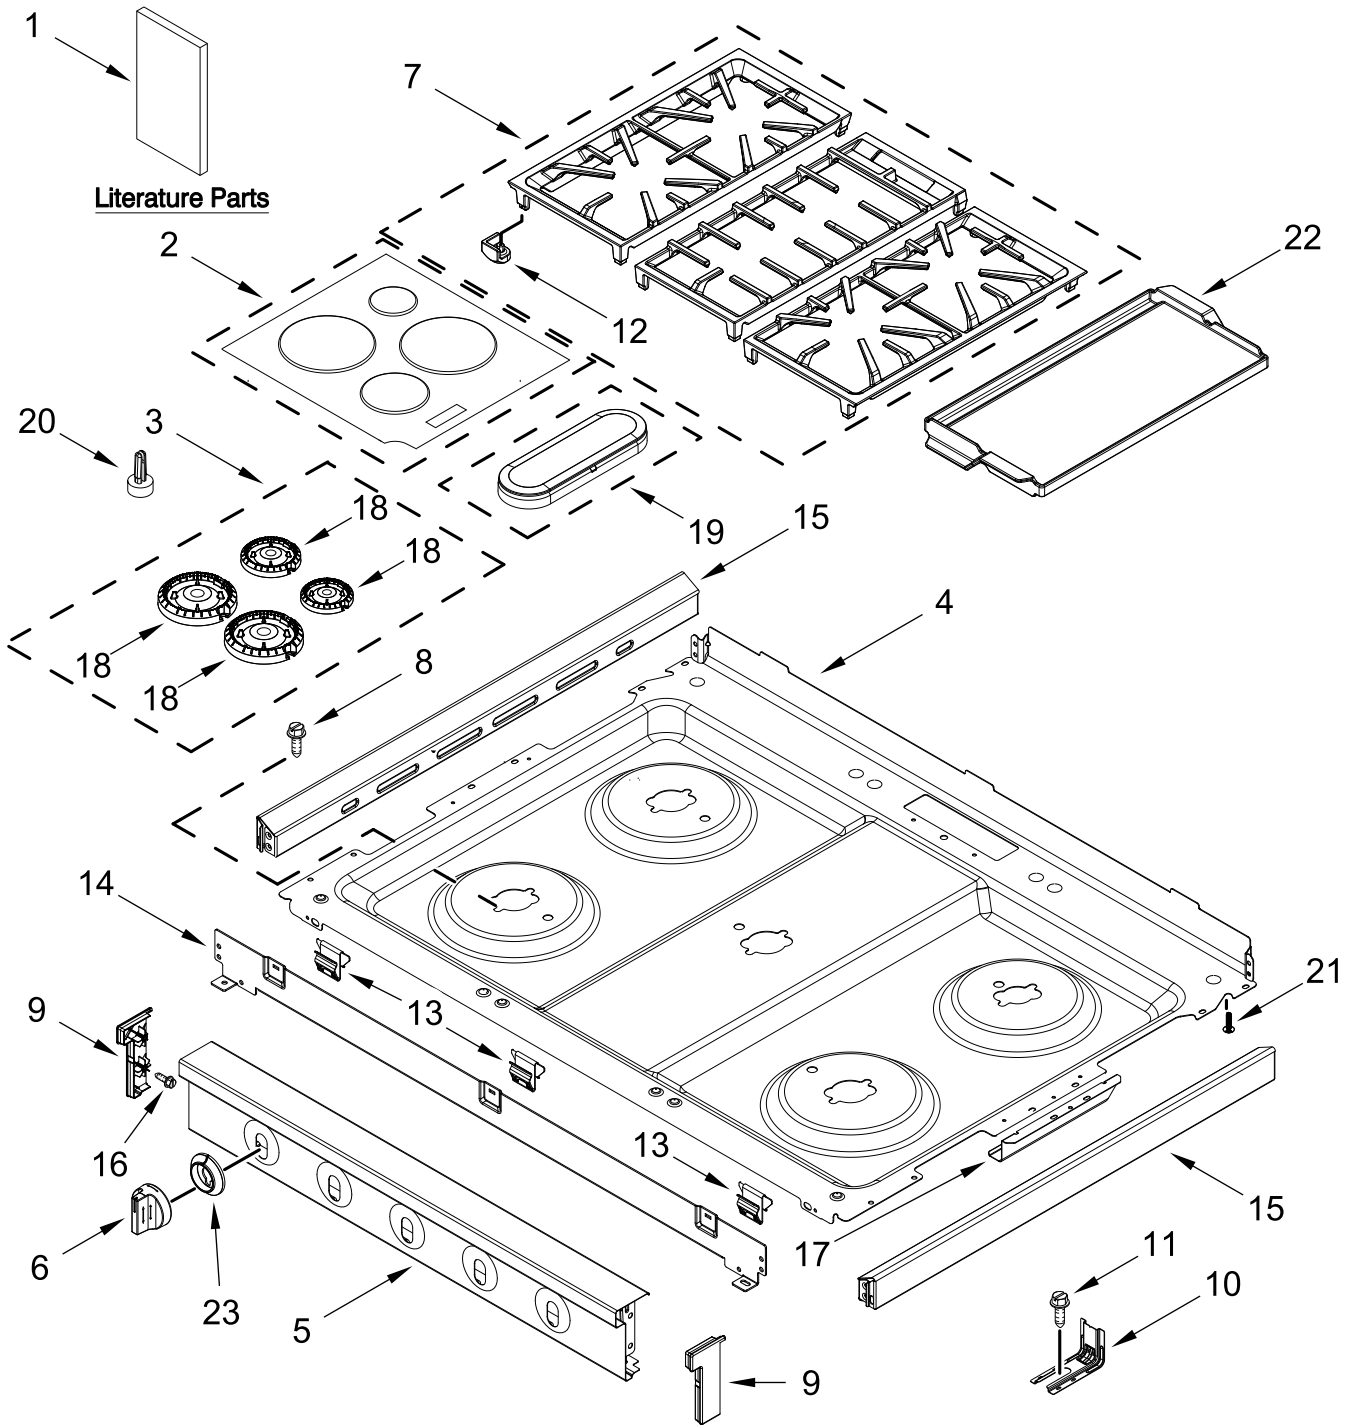

GAS RANGE

MODELS:

MFGS8030RZ0 (Stainless)

COOKTOP PARTS

COOKTOP PARTS

<u>Illus. No.</u>	<u>Part No.</u>	<u>Description</u>	<u>Illus. No.</u>	<u>Part No.</u>	<u>Description</u>	<u>Illus. No.</u>	<u>Part No.</u>	<u>Description</u>
1		Literature Parts	10	W11379945	Bracket, Anti-Tip	20	8016P022-60	Glide, Main Top
	W11642081	Owner's Manual	11	7101P485-60	Screw, Anti-Tip Kit	21	W10530626	Screw
	W11639173	Tech Sheet	12	W11672010	Grate, Bumper	22	W11601635	Griddle
	W11641830	Quick Start Guide	13	W11637551	Spring, Clip	23		Bezel
2		Burner Cap Kit	14	W11295628	Cooktop, Front Bracket		W11374916	W11374916
	W11635764	Black (Set of 4)	15		Frame, Cooktop			FOLLOWING PARTS NOT ILLUSTRATED
3	W11635708	Burner Kit		W11367962	Black	W11334462		Harness, Main
4		Cooktop	16	9780274	Screw	W11454086		Harness, Bake
	W11279786	Black	17	W11366598	Bracket, Spark Module	W11334489		Harness, Cooktop
5		Panel, Manifold	18	W11352019	Spreader, Flame (Left Front and Right Rear)		3196520	Clip, Wire
	W11412239	Black					313438	Clip, Harness
6		Knob, Control		W11352021	Spreader, Flame (Left Rear)		3196896	Clip, Wire
	W11372959	Stainless		W11352018	Spreader, Flame (Right Front)			
7		Grate Kit	19	W11357363	Oval Burner Assembly (Center)			
	W11370698	Black (Set of 3)						
8	W10673618	Screw						
9		Panel, Manifold End Cap						
	W11351704	Stainless (Left)						
	W11351707	Stainless (Right)						