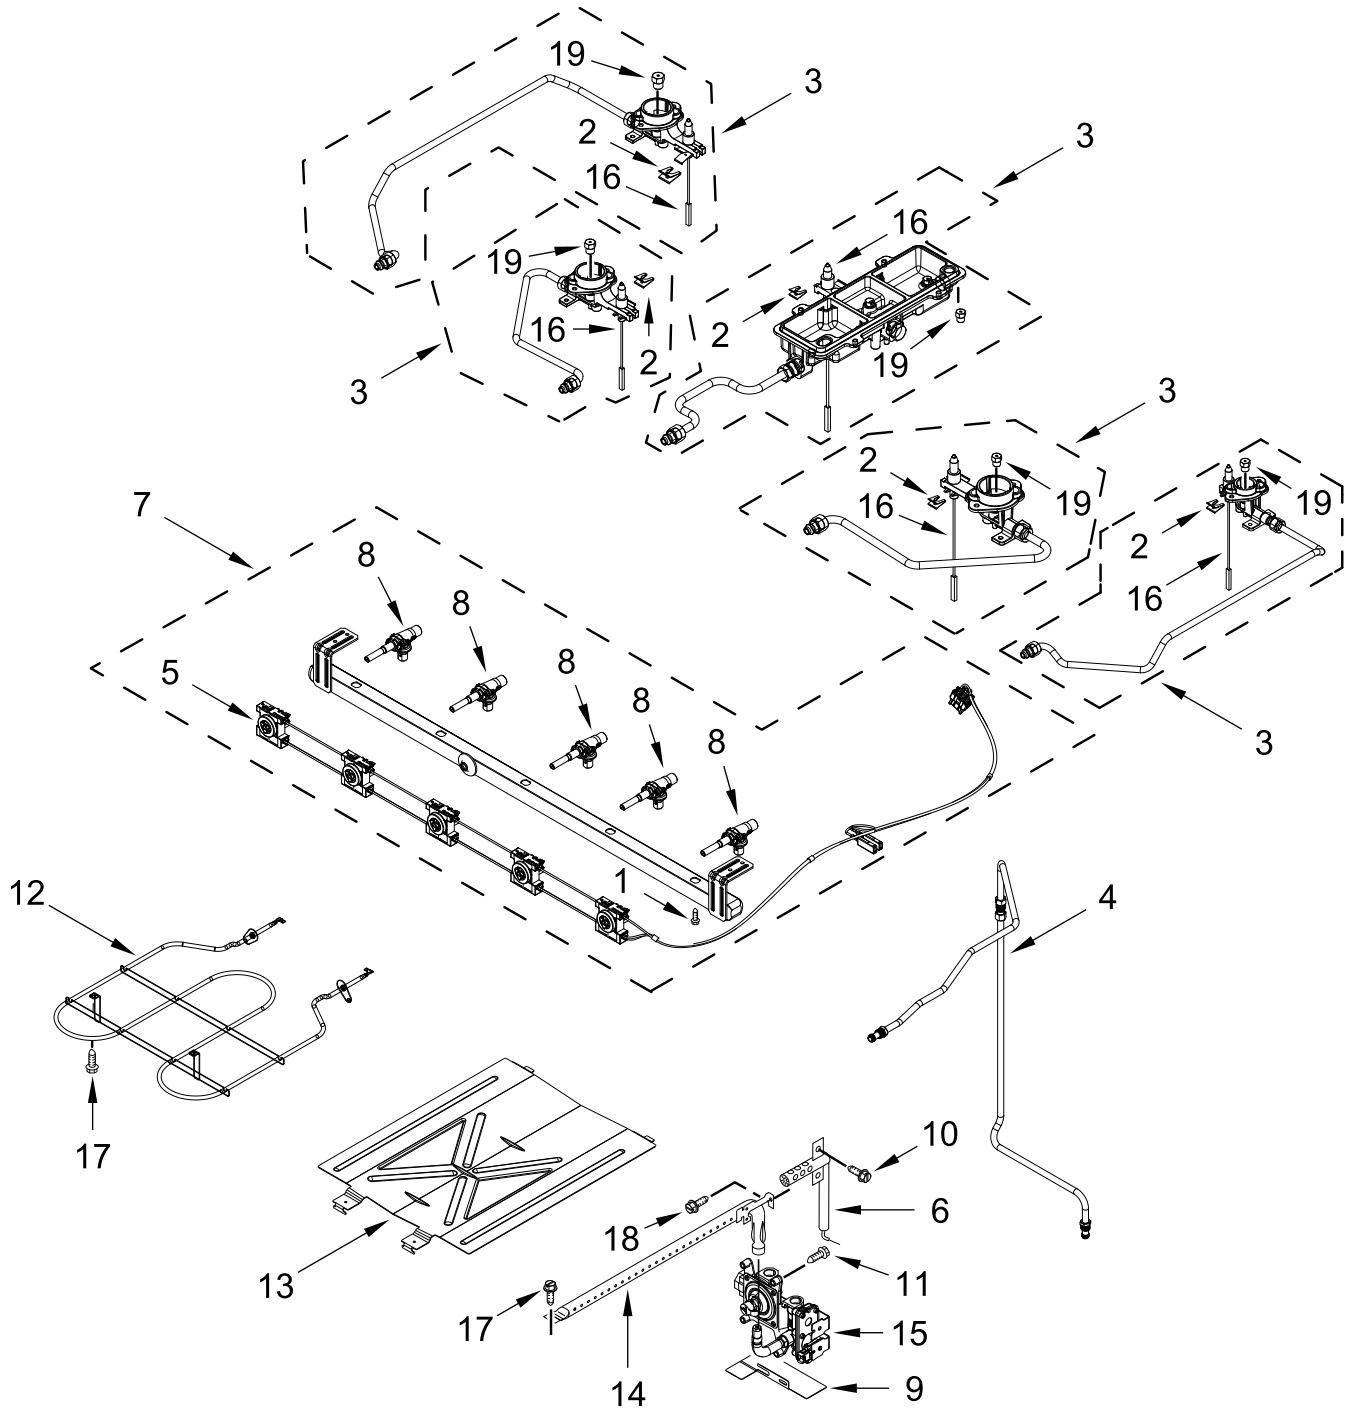

CONTROL PANEL PARTS

<u>Illus.</u> <u>No.</u>	<u>Part No.</u>	<u>Description</u>	<u>Illus.</u> <u>No.</u>	<u>Part No.</u>	<u>Description</u>	<u>Illus.</u> <u>No.</u>	<u>Part No.</u>	<u>Description</u>
1		Endcap	5	W10818365	Module, Spark DSI	11	3196178	Screw
	W11625424	Stainless (Left)	6	3196160	Screw	12	W11371599	Bracket, Control
	W11625421	Stainless (Right)	7		Panel, Lower			
2	W11363806	Shield, Heat		W11625438	Stainless			
3		Panel, Control	8	3196169	Screw			
	W11730197	Stainless	9	W11350452	Spark Module			
4	W11436173	User Interface Assembly	10	W11393669	Cover, Upper Rear			

MANIFOLD PARTS