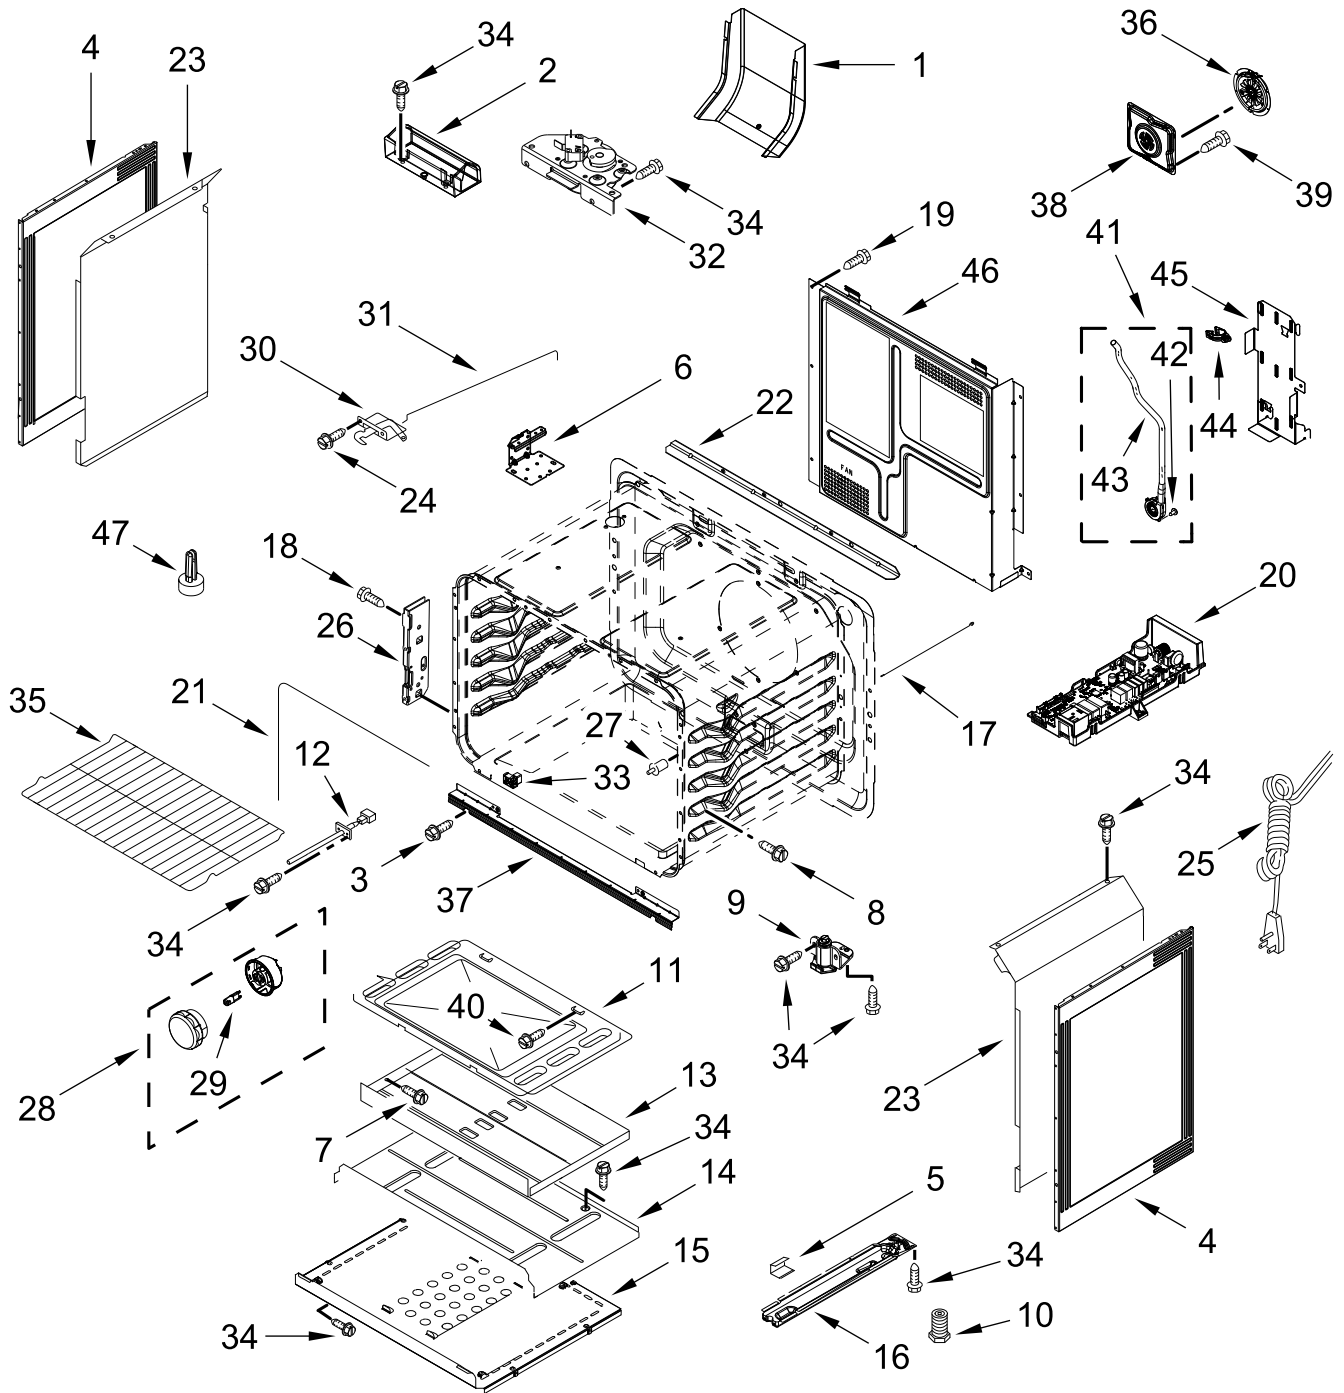

CHASSIS PARTS

CHASSIS PARTS

<u>Illus.</u> <u>No.</u>	<u>Part No.</u>	<u>Description</u>	<u>Illus.</u> <u>No.</u>	<u>Part No.</u>	<u>Description</u>	<u>Illus.</u> <u>No.</u>	<u>Part No.</u>	<u>Description</u>
1	W11366110	Box, Flue	18	W10031780	Screw	34	3196178	Screw
2	W11279866	Shield, Flue	19	3400080	Screw	35	W11173792	Rack, Oven
3	W10067840	Screw	20	W11734477	Control, Electronic	36	W11644425	Fan, Convection
4		Panel, Side	21	W11491751	Seal, Door	37	W11464547	Bracket, Front Frame
	W11445467	Black	22	W10435470	Brace, Main Back	38	W11373155	Cover, Conv Fan
5	W10137382	Clip, Panel	23	W11379353	Retainer, Insulation (Left)	39	W10516115	Screw
6	W11287215	Bracket, Cooktop Console		W11379943	Retainer, Insulation (Right)	40	W10379120	Screw
7	W10362924	Screw				41	W11625914	Ventilation Assembly, Console
8	3196560	Screw	24	3196560	Screw	42	3400701	Screw
9	W10341186	Front Foot Assembly	25	W11661976	Cord, Power	43	W11411632	Blower, Tube
10	W10058460	Foot, Leveling	26	W10289077	Receiver, Hinge	44	W11642475	Tube, Clamp
11	W11602073	Bottom, Oven	27	W11511828	Switch, Door	45	W11365827	Bracket, Acu
12	W11633068	Sensor	28	W11634772	Light Assembly	46	W11596199	Cover, Side Fan
13	8053967	Baffle, Burner Oven	29	W10571723	Bulb, Halogen 40 Watts	47	8016P022-60	Glide, Main Top
14	8053969	Shield, Heat	30	9761013	Front Door Latch Assembly			FOLLOWING PARTS NOT ILLUSTRATED
15	W11640074	Shield, Lower						
16	W10390008	Base Rail Assembly (Left)	31	W10078370	Rod, Push Latch	W10818362		Insulation, Wrap
	W10390007	Base Rail Assembly (Right)	32	W10107820	Rear Door Latch Assembly	W11407376		Insulation, Back
17	9757239	Rod, Door Switch	33	W10674705	Glide, Drawer Front