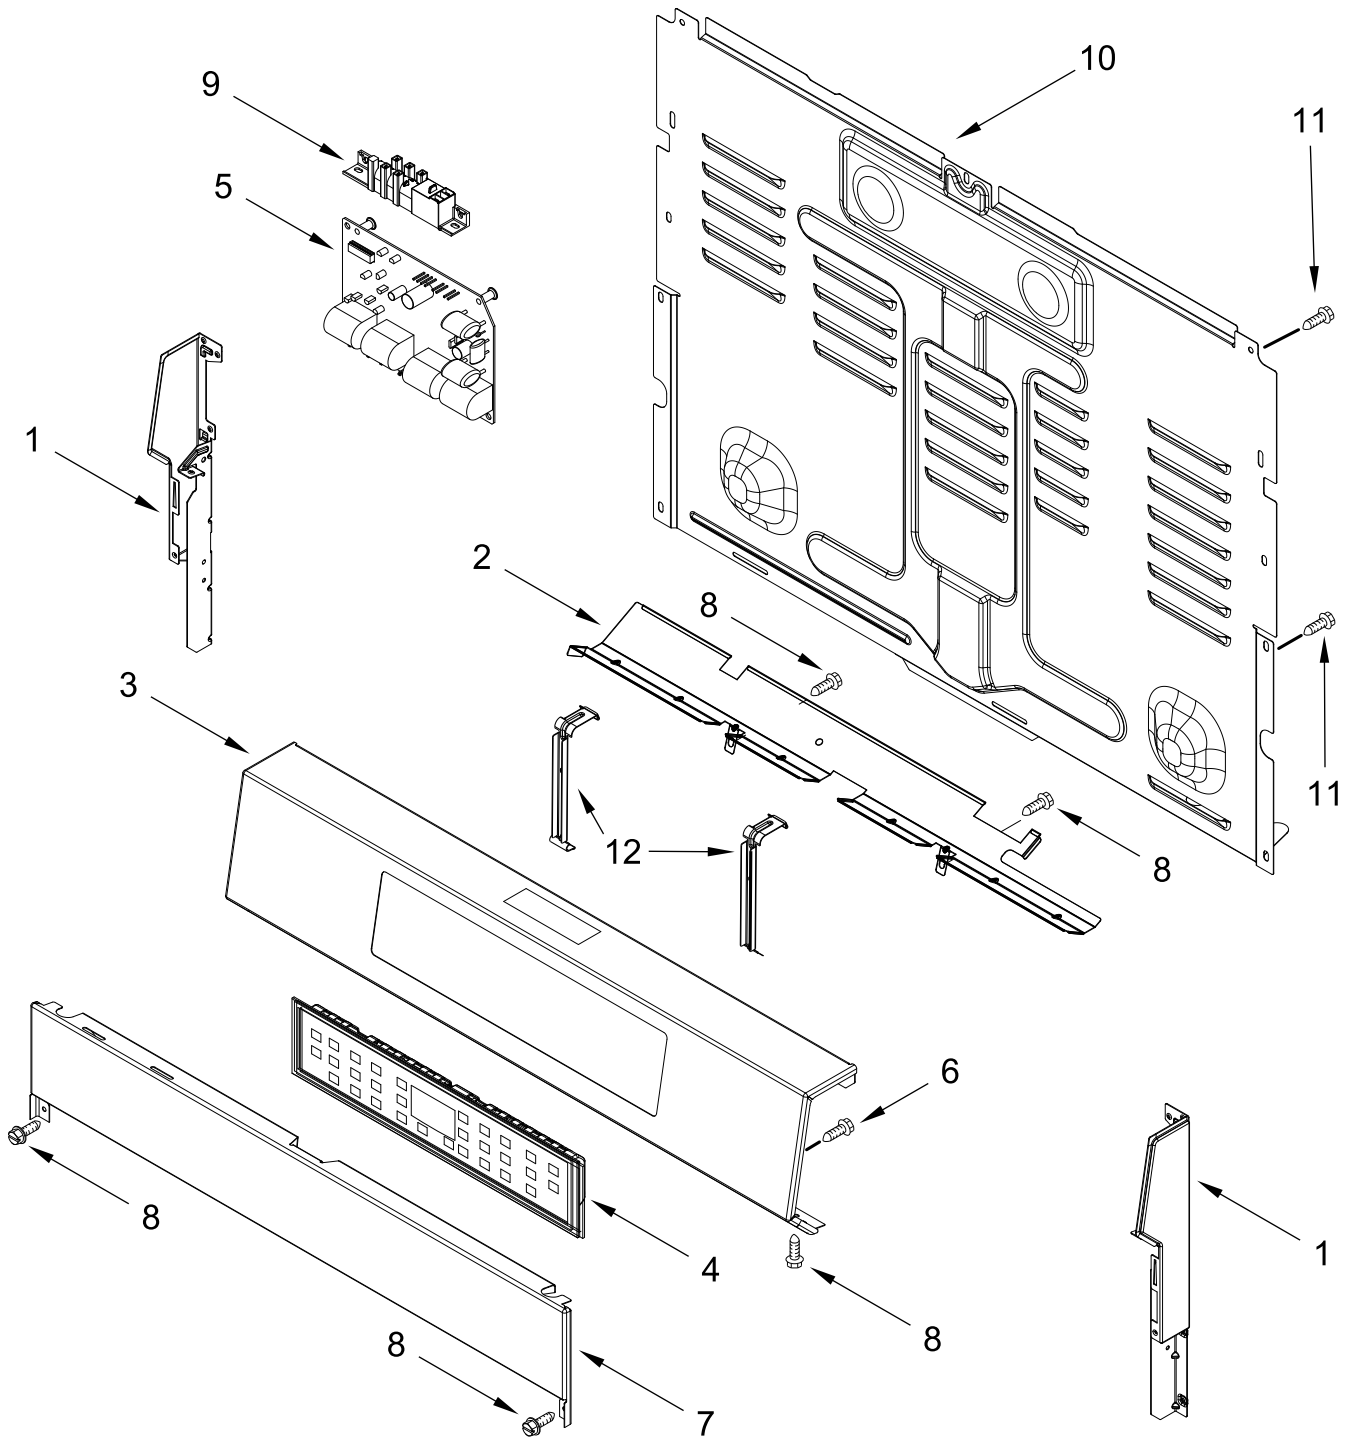

CONTROL PANEL PARTS

CONTROL PANEL PARTS

<u>Illus.</u> <u>No.</u>	<u>Part No.</u>	<u>Description</u>	<u>Illus.</u> <u>No.</u>	<u>Part No.</u>	<u>Description</u>	<u>Illus.</u> <u>No.</u>	<u>Part No.</u>	<u>Description</u>
1		Endcap	5	W10818365	Module, Spark DSI	11	3196178	Screw
	W11625424	Stainless (Left)	6	3196160	Screw	12	W11371599	Bracket, Control
	W11625421	Stainless (Right)	7		Panel, Lower			
2	W11363806	Shield, Heat		W11625438	Stainless			
3		Panel, Control	8	3196169	Screw			
	W11730197	Stainless	9	W11350452	Spark Module			
4	W11436173	User Interface Assembly	10	W11393669	Cover, Upper Rear