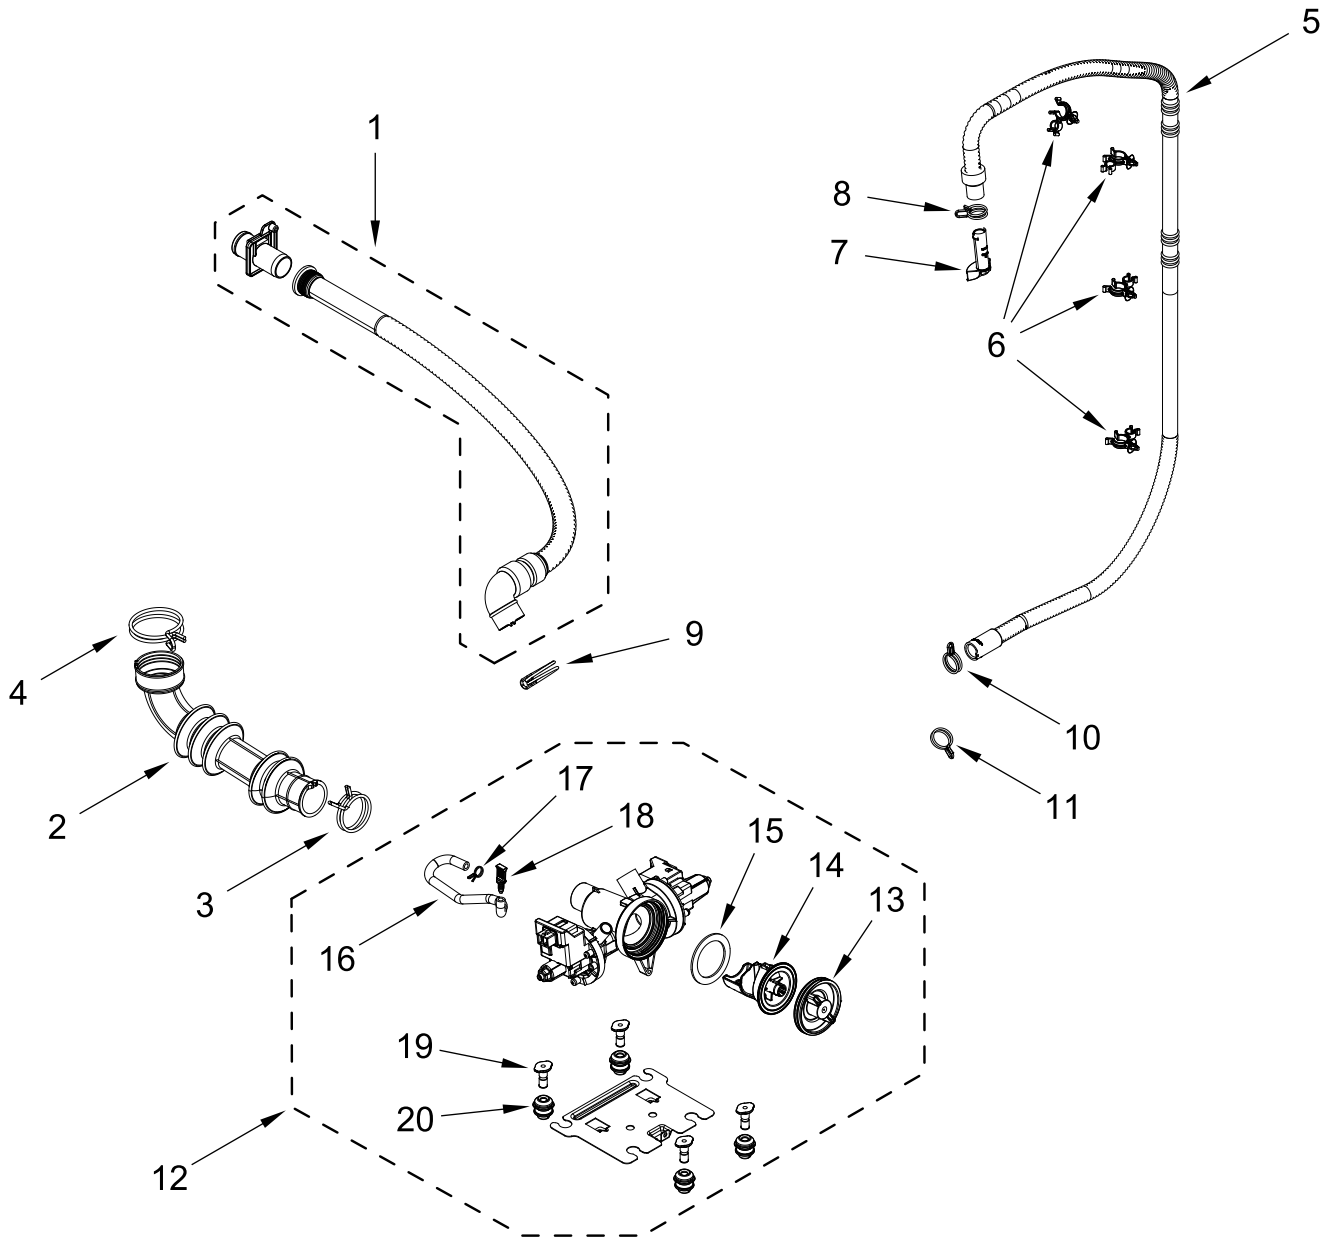

WATER SYSTEM PARTS

WATER SYSTEM PARTS

<u>Illus.</u> <u>No.</u>	<u>Part No.</u>	<u>Description</u>	<u>Illus.</u> <u>No.</u>	<u>Part No.</u>	<u>Description</u>	<u>Illus.</u> <u>No.</u>	<u>Part No.</u>	<u>Description</u>
1	W11507443	Assembly, Drain Hose	9	356138	Clamp, Hose	18	W10834077	Plug, Drain (Pump)
2	W10921959	Hose, Tub to Pump	10	8533888	Clamp, Hose	19	W11133160	Grommet, Pin (Pump)
3	370448	Clamp, Hose	11	9724996	Clamp, Hose	20	W11126910	Grommet (Pump)
4	W10273034	Clamp, Vent Hose	12	W11319789	Assembly, Pump			
5	W11170933	Hose, Pump to Bellow	13	W10921834	Cap, Filter			
6	W11050231	Clip, Hose	14	W11319788	Filter, Pump			
7	W10796538	Nozzle, Water	15	W10921839	Seal, Filter Cap			
8	371503	Clamp, Hose	16	W10782741	Hose, Drain (Pump)			
			17	W10834076	Clamp, Hose