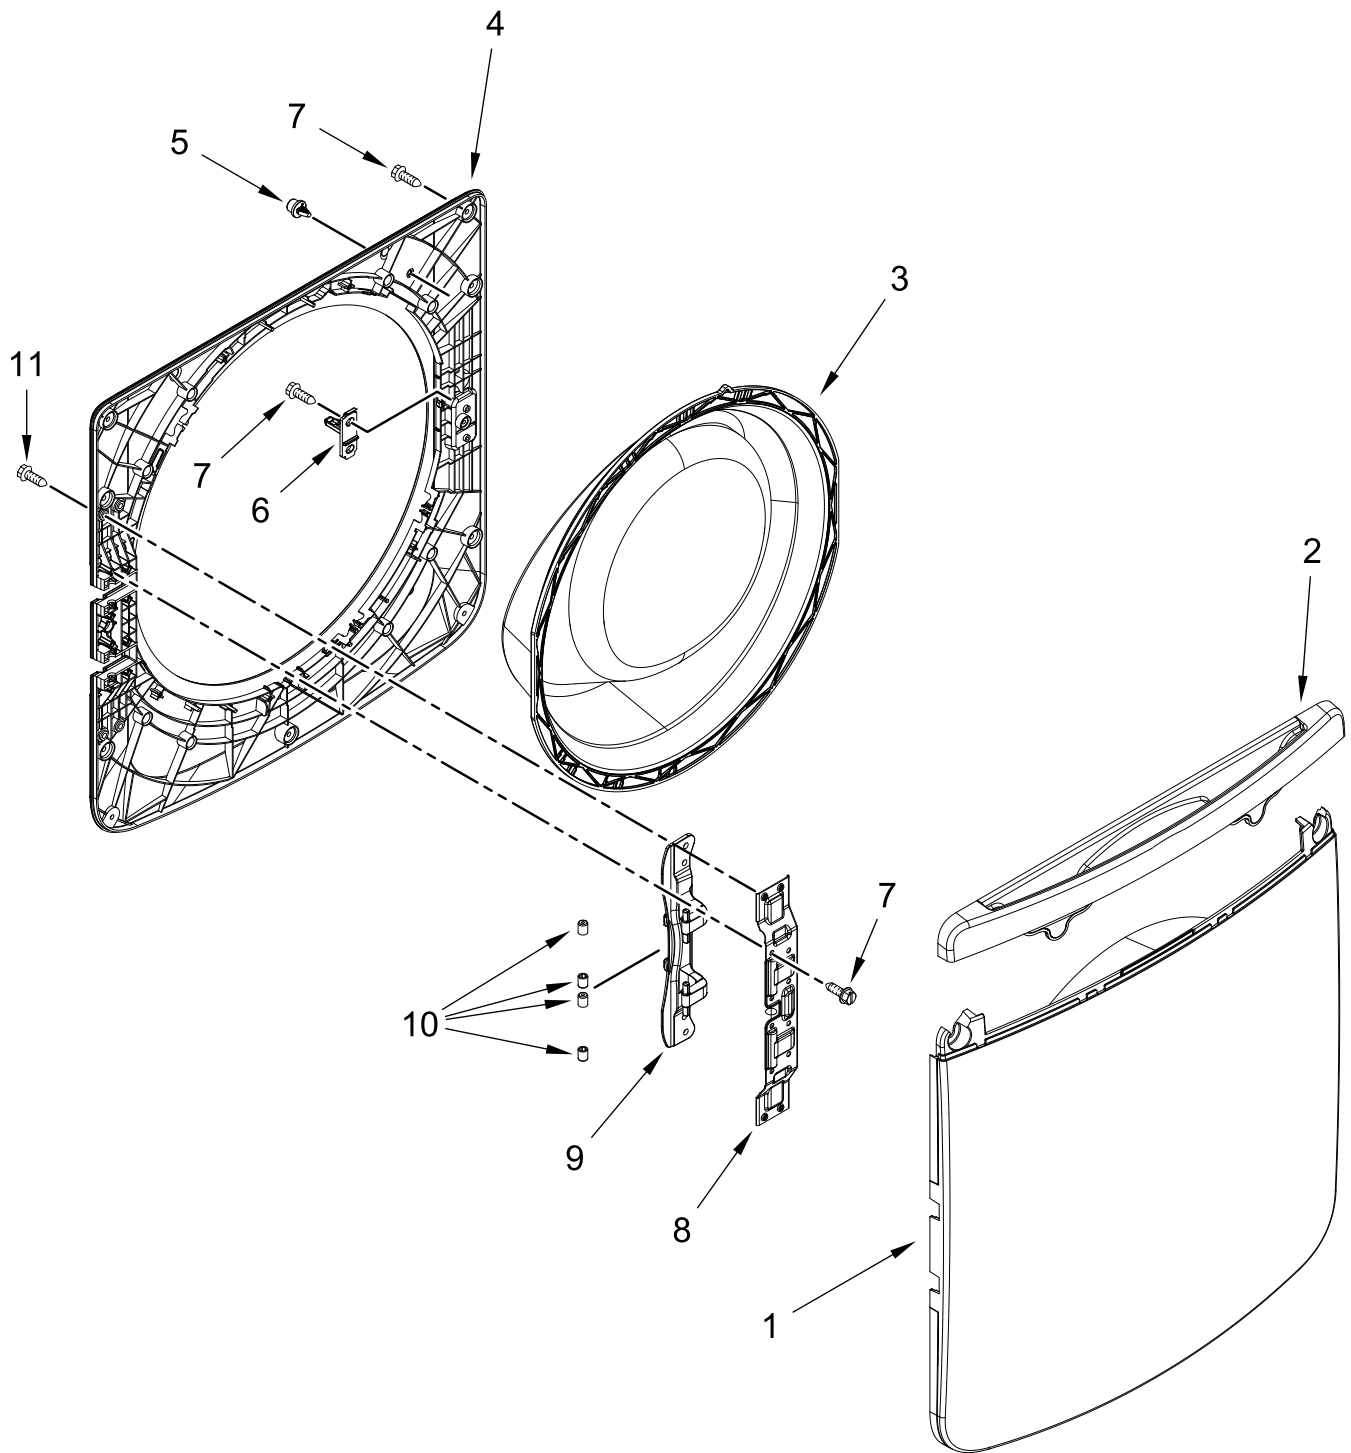

DOOR PARTS

DOOR PARTS

<u>Illus.</u> <u>No.</u>	<u>Part No.</u>	<u>Description</u>	<u>Illus.</u> <u>No.</u>	<u>Part No.</u>	<u>Description</u>	<u>Illus.</u> <u>No.</u>	<u>Part No.</u>	<u>Description</u>
1		Assembly, Outer Door	4	W11178958	Door, Inner	9	W10208415	Hinge, Base
	W11196016	Gray	5	W11178950	Bumper, Door	10	W10208398	Cap, Hinge
2		Handle, Door	6	W10921697	Strike, Door	11	W10288126	Screw
	W10626041	Black	7	8534022	Screw			
3	W11171604	Door, Clear Insert	8	W10312805	Plate, Hinge Retainer