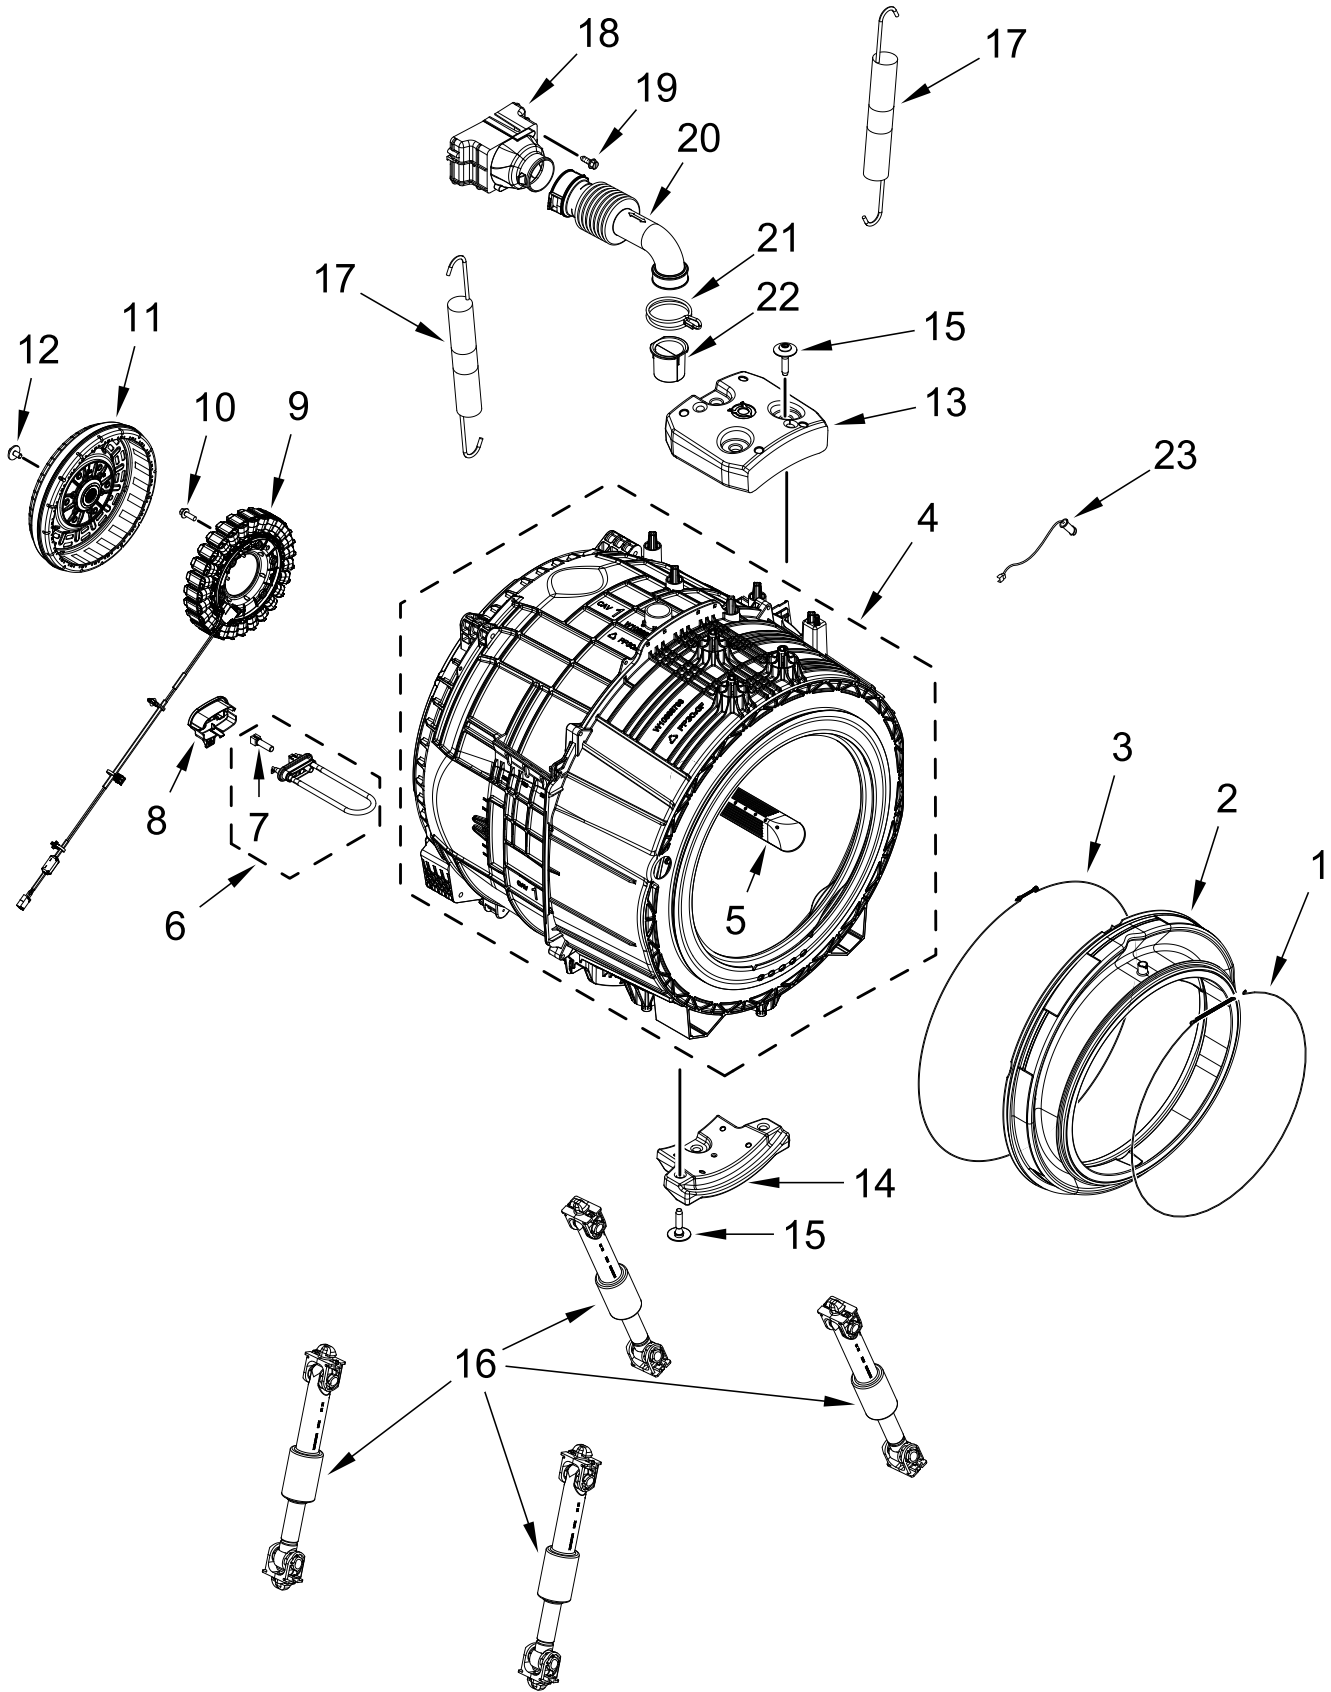

# WATER SYSTEM PARTS

# TUB AND BASKET PARTS

<u>Illus. No.</u>	<u>Part No.</u>	<u>Description</u>	<u>Illus. No.</u>	<u>Part No.</u>	<u>Description</u>	<u>Illus. No.</u>	<u>Part No.</u>	<u>Description</u>
1	W10818945	Retainer, Front Panel to Bellow	7	W10919909	Sensor, NTC	16	W11117022	Damper Assembly
2	W10920669	Bellow	8	W10909418	Shield, Heater	17	W10896675	Spring, Suspension
3	W11048199	Retainer, Bellow to Tub	9	W11670135	Stator, Motor (Includes motor harness)	18	W10919156	Enclosure, Vent/Fan
4	W11664156	Assembly, Tub and Drum	10	W11035597	Screw, Stator	19	8540513	Screw
5	W11198668	Baffle, Drum	11	W10916241	Rotor, Motor	20	W10919155	Hose, Ventilation
	W11582737	Baffle, Drum (Pet Filter)	12	W11354072	Screw, Rotor	21	371507	Clamp, Hose
6	W10918779	Assembly, Heater	13	W11209371	Counterweight, Top	22	W11495086	Deflector, Vent Port
			14	W11209373	Counterweight, Bottom	23	W11040364	Drum Light
			15	W11235083	Screw, Counterweight			