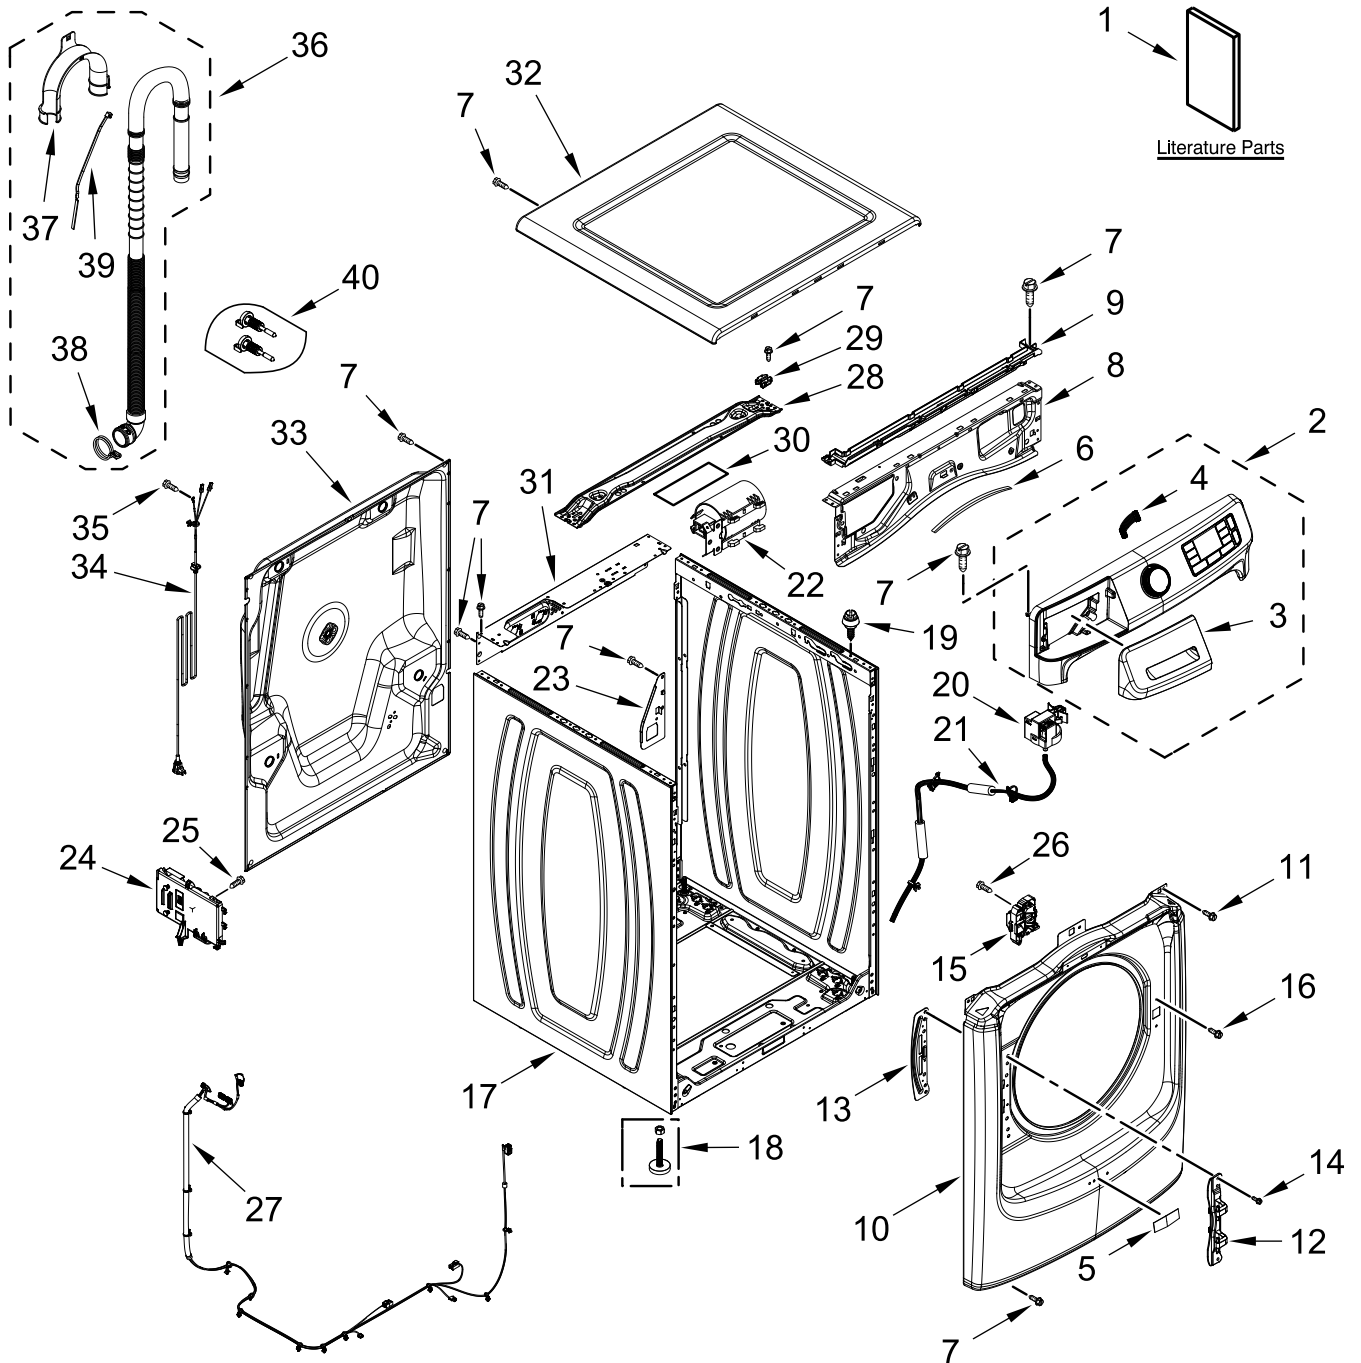

# TOP AND CABINET PARTS

# TOP AND CABINET PARTS

<u>Illus. No.</u>	<u>Part No.</u>	<u>Description</u>	<u>Illus. No.</u>	<u>Part No.</u>	<u>Description</u>	<u>Illus. No.</u>	<u>Part No.</u>	<u>Description</u>
1		Literature Parts	11	357640	Screw	25	W10864034	Screw
	W11646252	Owner's Manual	12	W10208415	Hinge, Base	26	W10306501	Screw
	W11678279	Quick Start Guide	13	W10299097	Bracket, Hinge	27	W11668660	Harness, Main Lower
	W11685930	Energy Guide	14	W10288126	Screw	28	W10467484	Brace, Top
2		Assembly, Console	15	W11670890	Lock, Door	29	W10245452	Retainer, Spring
	W11669625	White	16	8540282	Screw	30	W10331064	Foam Pad
3		Handle, Drawer	17		Cabinet	31	W11353016	Bracket, Rear
	W11667931	White		W11352995	White	32		Top
4	W11670388	Jumper, Harness HMI (Board to Board)	18	W11604388	Leveling Leg Assembly		W10208373	White
5	W10612925	Badge	19	W10208380	Screw and Bushing Assembly	33	W11046440	Panel, Rear
6	W10407376	Edge Guard	20	W11125159	Pressure Switch	34	W10919946	Cord, Power
7	W10567155	Screw	21	W11319791	Hose, Pressure Switch	35	3400076	Screw
8	W10915381	Bracket, Console	22	W11533492	RFI Filter	36	W11392677	Hose, Drain (External)
9	W10796898	Channel, Water	23	W11091443	Bracket, Drain Hose	37	W10280024	U-Bend, Drain Hose
10		Panel, Front	24	W11733296	Appliance Control Unit (ACU)	38	356138	Clamp, Hose
	W11047831	White				39	W10267532	Cable Tie
						40	W11041011	Bolt, Transport (Short)