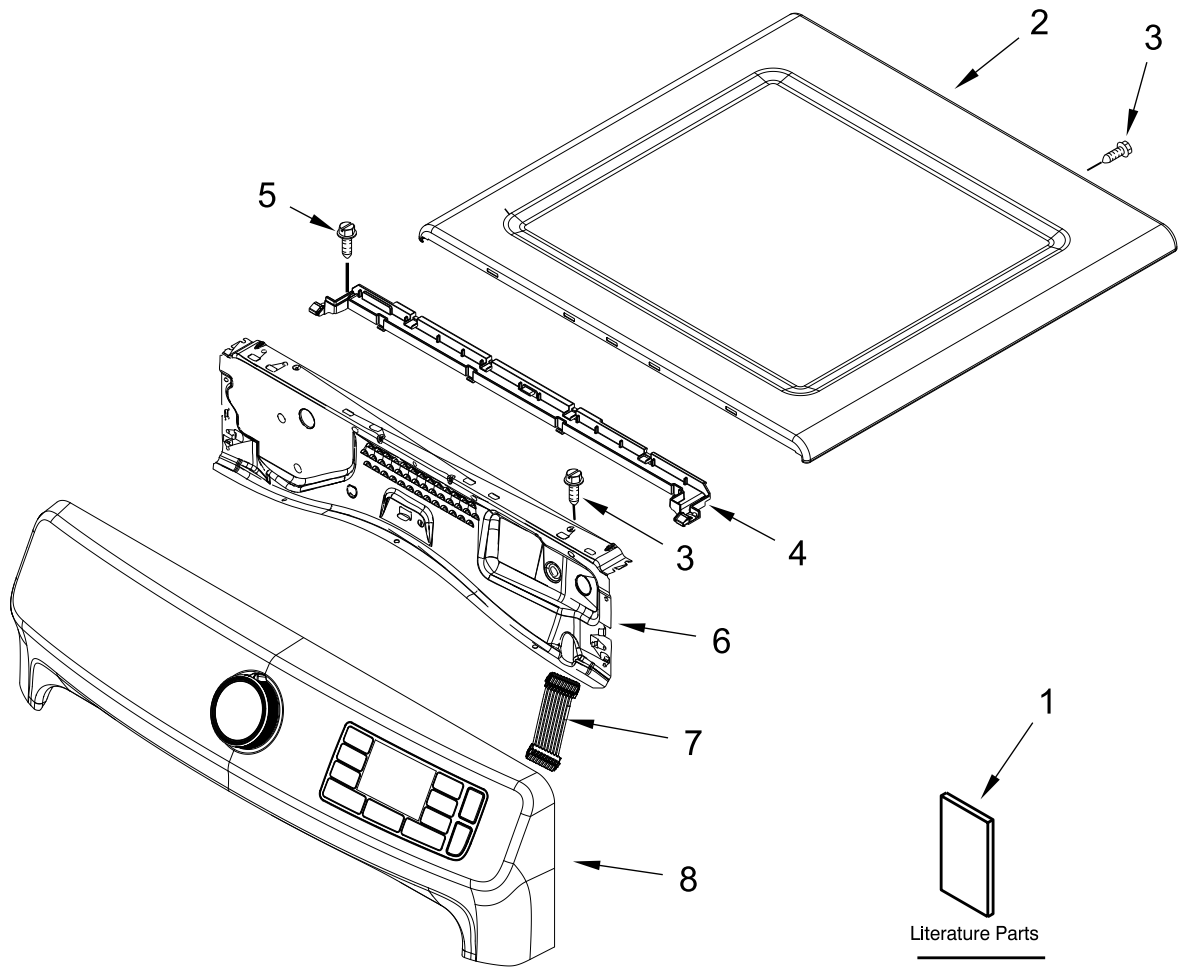

# TOP AND CONSOLE PARTS

<u>Illus. No.</u>	<u>Part No.</u>	<u>Description</u>	<u>Illus. No.</u>	<u>Part No.</u>	<u>Description</u>	<u>Illus. No.</u>	<u>Part No.</u>	<u>Description</u>
1		Literature Parts	3	3390647	Screw	8		Assembly, Console
	W11685596	Owners Manual	4	W11255768	Channel, Water		W11669637	Midnight Steel
	W11685591	Tech Sheet	5	12990702	Screw	9	W11157860	Harness, Wiring (Main)
	W11685594	Quick Start Guide	6	W11480682	Bracket, Console			
2		Top	7	W11669768	Jumper, Harness HMI (Board to Board)			
	W11535795	Midnight Steel						