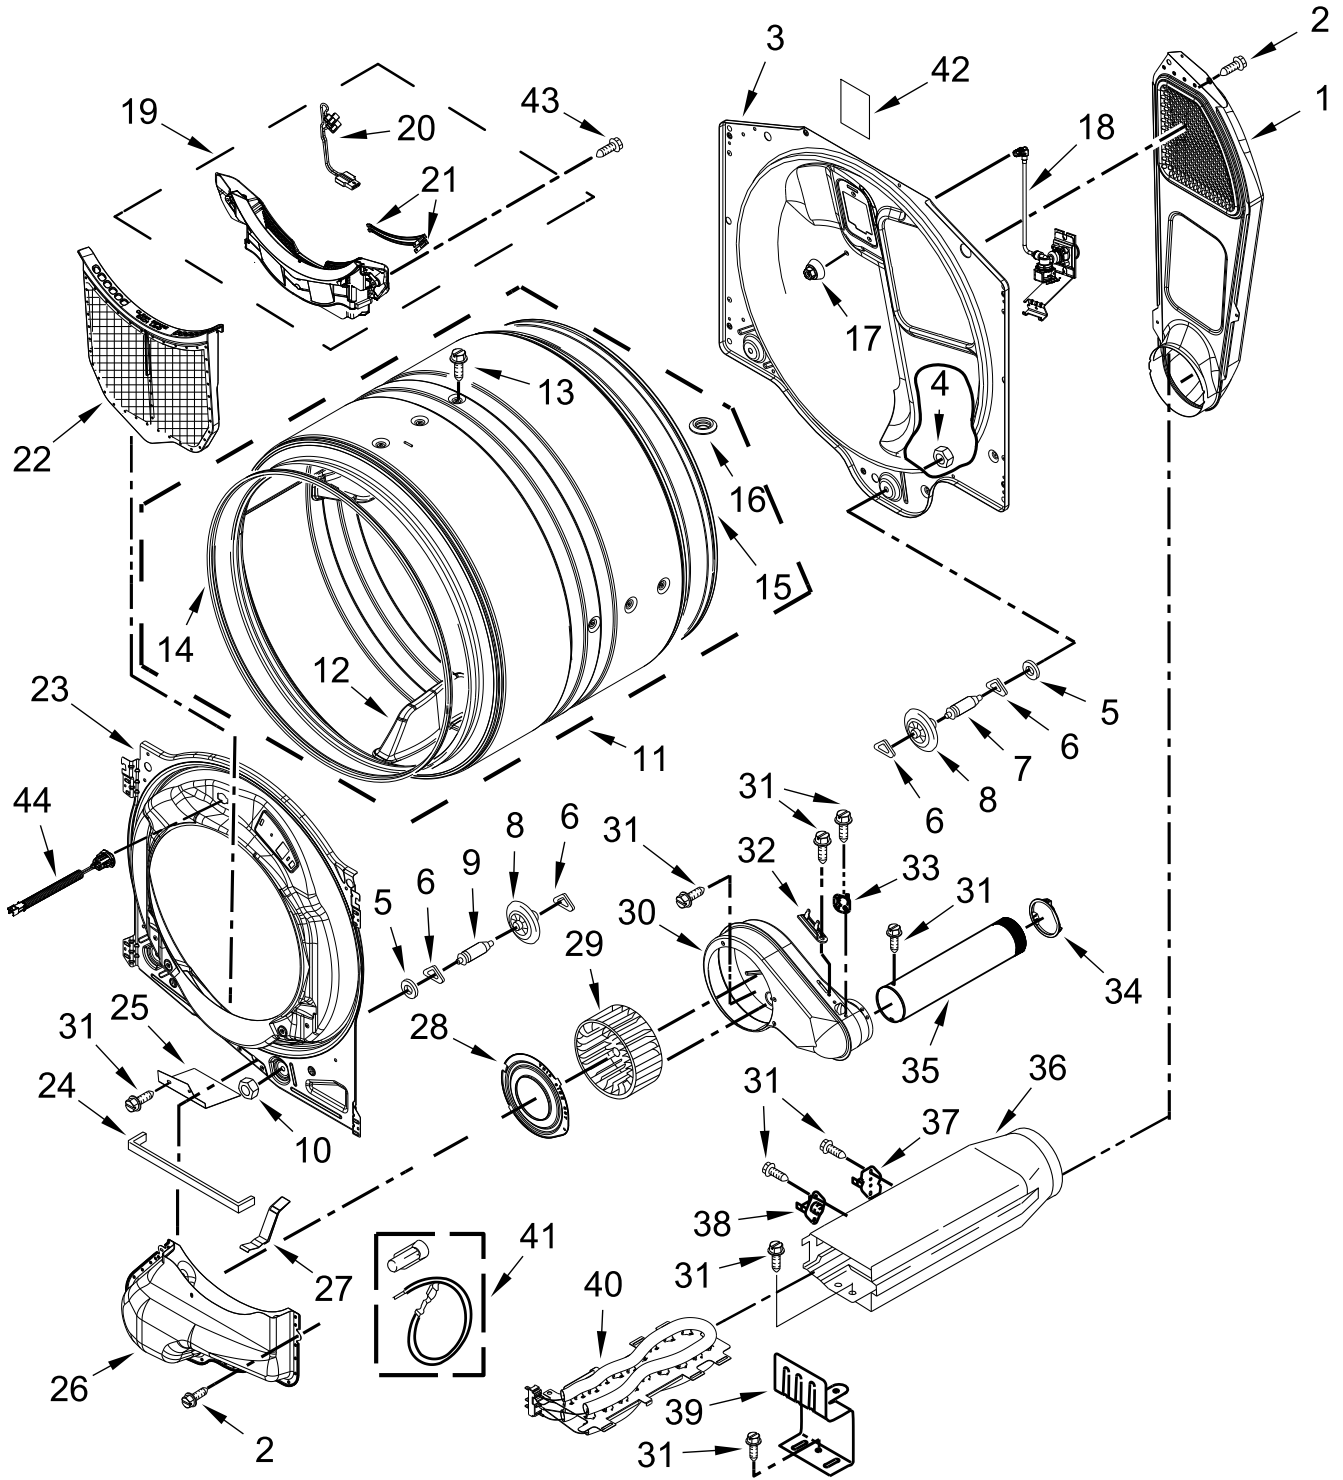

BULKHEAD PARTS

BULKHEAD PARTS

<u>Illus. No.</u>	<u>Part No.</u>	<u>Description</u>	<u>Illus. No.</u>	<u>Part No.</u>	<u>Description</u>	<u>Illus. No.</u>	<u>Part No.</u>	<u>Description</u>
1	W11104018	Assembly, Air Duct	17	W11100488	Nozzle, Cap	33	8577274	Thermistor
2	3390647	Screw	18	W11157054	Valve and Hose Assembly	34	W10344699	Collar, Duct
3	W11209933	Bulkhead, Rear	19	W10672683	Assembly, Outlet Grill and Housing	35	W10342188	Exhaust Pipe
4	W10001120	Nut, Hex (Left Hand Thread)	20	W10298258	Harness, Sensor	36	W10891205	Assembly, Weld Heater Box
5	3387459	Washer	21	3387223	Sensor, Electrode	37	280148	Kit, Thermal Cut-Off (Includes Thermostat)
6	W10512946	Washer, Tri Ring	22	W11670099	Screen, Lint	38	8557403	Thermostat, High Limit
7	W10359271	Shaft, Drum Roller - Right Hand Thread	23	W10673491	Bulkhead, Front	39	8066099	Bracket, Heater Box
8	W10314171	Roller, Support	24	W10211950	Seal, Housing Outlet	40	W11344457	Element, Heater 5400W
9	W10359272	Shaft, Drum Roller - Left Hand Thread	25	W11257251	Shield, Blower	41	279457	Terminal Wire Kit (For Heater Element Wiring Harness Repair)
10	3934666	Nut, Hex	26	W10211896	Assembly, Lint Duct	42	W10653662	Pad, Foam
11	W10381481	Assembly, Drum (Complete)	27	W10414388	Clip, Lint Duct	43	3387230	Screw
12	W10416098	Baffle, Drum	28	W11655534	Assembly, Collar (Includes Seal)	44	W11203983	Assembly, Drum Light
13	W10219342	Screw	29	697772	Wheel, Blower			
14	W10521122	Seal, Drum Front	30	W10211911	Housing, Blower			
15	W10521118	Seal, Drum	31	693995	Screw			
16	W10665050	Cap, Plug	32	W10693363	Fuse, Thermal (91C)