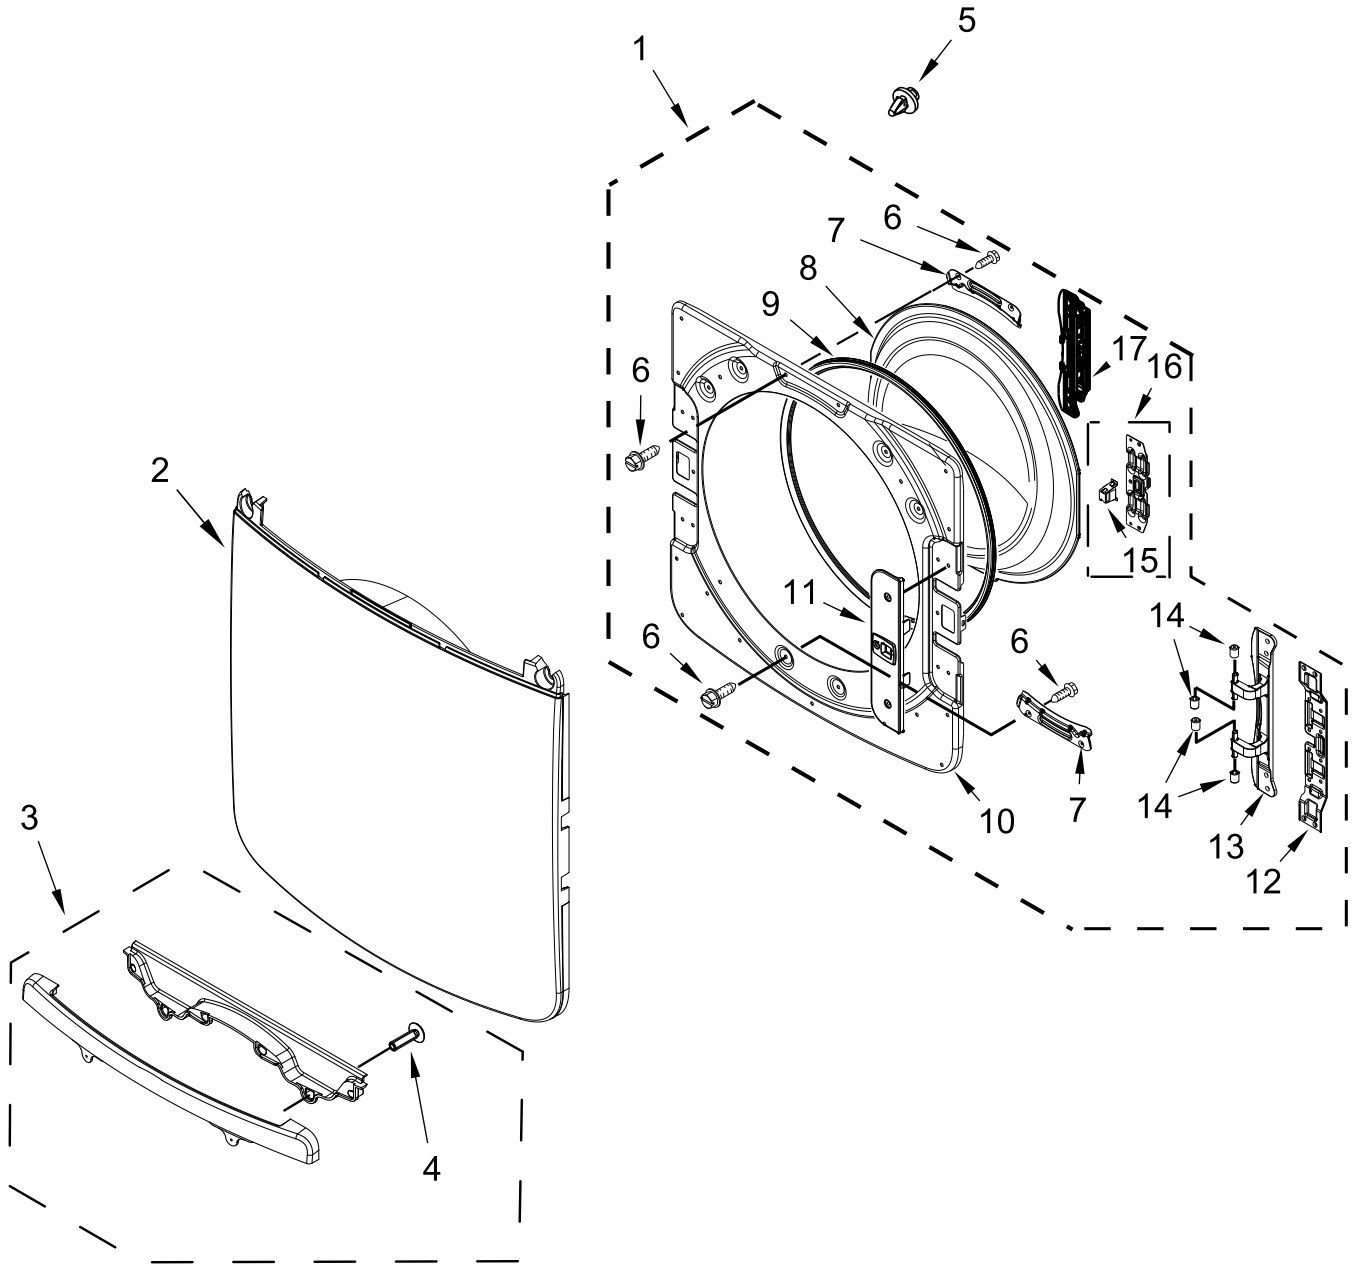

DOOR PARTS

DOOR PARTS

<u>Illus.</u> <u>No.</u>	<u>Part No.</u>	<u>Description</u>
1	W11218177	Assembly, Inner Door
2	W11196020	Assembly, Outer Door
3		Handle, Door
	W10626039	Black
4	9742177	Screw
5	W11178950	Bumper, Door
6	W10288126	Screw

<u>Illus.</u> <u>No.</u>	<u>Part No.</u>	<u>Description</u>
7	W11096008	Bracket, Glass
8	W10891207	Glass, Door
9	W11183899	Seal, Glass
10	W11374448	Door, Inner
11	W11178949	Cover, Door Catch
12	W10208419	Plate, Hinge Retainer
13	W10208415	Hinge, Base

<u>Illus.</u> <u>No.</u>	<u>Part No.</u>	<u>Description</u>
14	W10208398	Cap, Hinge
15	W10208401	Assembly, Spring Catch
16	W10208254	Assembly, Door Catch
17	W10208414	Assembly, Door Hinge