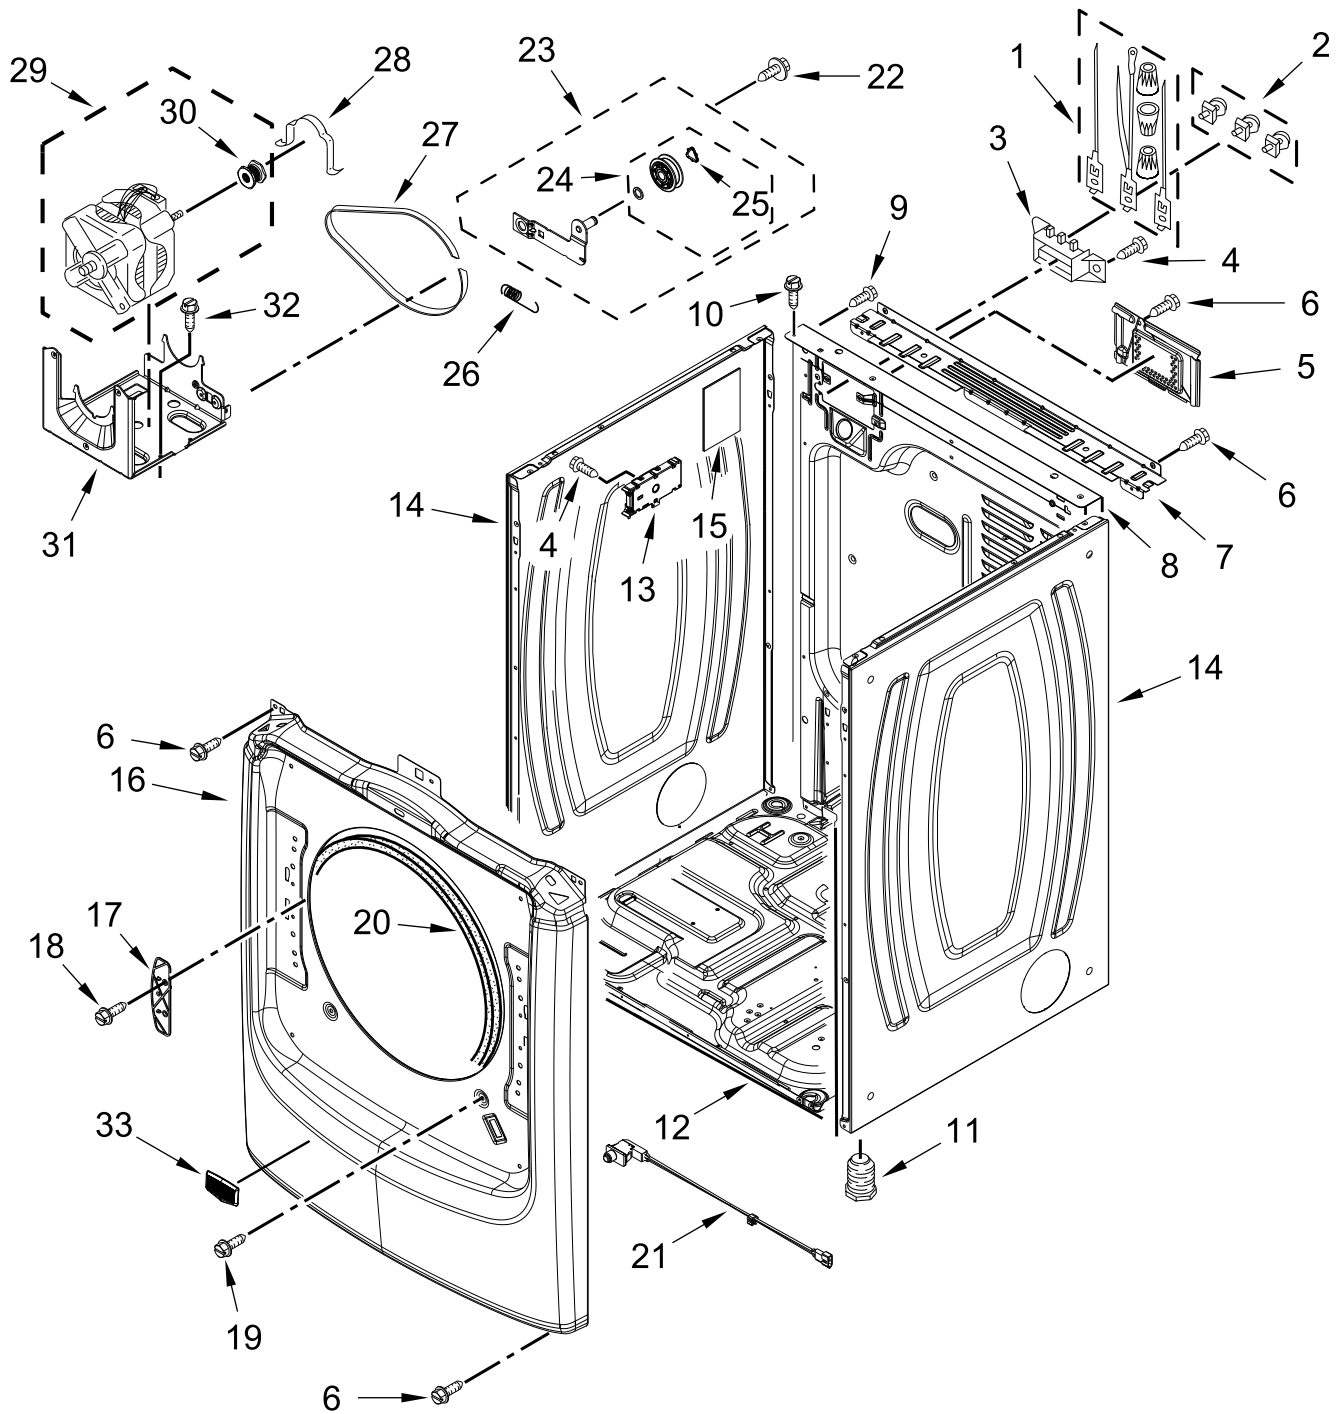

CABINET PARTS

CABINET PARTS

<u>Illus.</u> <u>No.</u>	<u>Part No.</u>	<u>Description</u>	<u>Illus.</u> <u>No.</u>	<u>Part No.</u>	<u>Description</u>	<u>Illus.</u> <u>No.</u>	<u>Part No.</u>	<u>Description</u>
1	279318	Terminal, Brass and Tinned (Includes Terminal Block Screw Kit)	13	W11678949	Appliance Control Unit (ACU)	28	W10121316	Clamp, Motor Mount
			14		Panel, Side	29	W11322192	Assembly, Motor
2	279393	Screw Kit, Terminal Block		W11542239	Midnight Steel	30	8066184	Pulley, Motor
3	3397659	Block, Terminal	15	W10504381	Pad, Foam	31	W11404905	Bracket, Motor Mounting
4	489463	Screw	16		Panel, Front	32	343641	Screw
5	W11394868	Cover, Terminal Block		W11535815	Midnight Steel	33	W10612925	Badge
6	3390647	Screw	17	W10208250	Strike, Door			DRYER EXHAUST KIT NOT INCLUDED
7	W10208382	Bracket, Rear	18	W10288126	Screw			
8	W10487430	Panel, Rear	19	3357011	Screw	W10323246		Kit, 4-Way Vent
9	W10773242	Screw	20	3387242	Seal, Front Panel			
10	3393008	Screw	21	W11307535	Assembly, Door Switch			
11	3392100	Foot, Dryer	22	3389420	Screw			
	279810	Foot, Optional (Extended Length Package Of 2) (Not Included)	23	W10547287	Assembly, Idler			
			24	W10468057	Assembly, Pulley			
			25	W10512946	Washer, Tri Ring			
			26	W10446781	Spring, Idler			
12	8565046	Base, Cabinet	27	W11575710	Belt, Drive